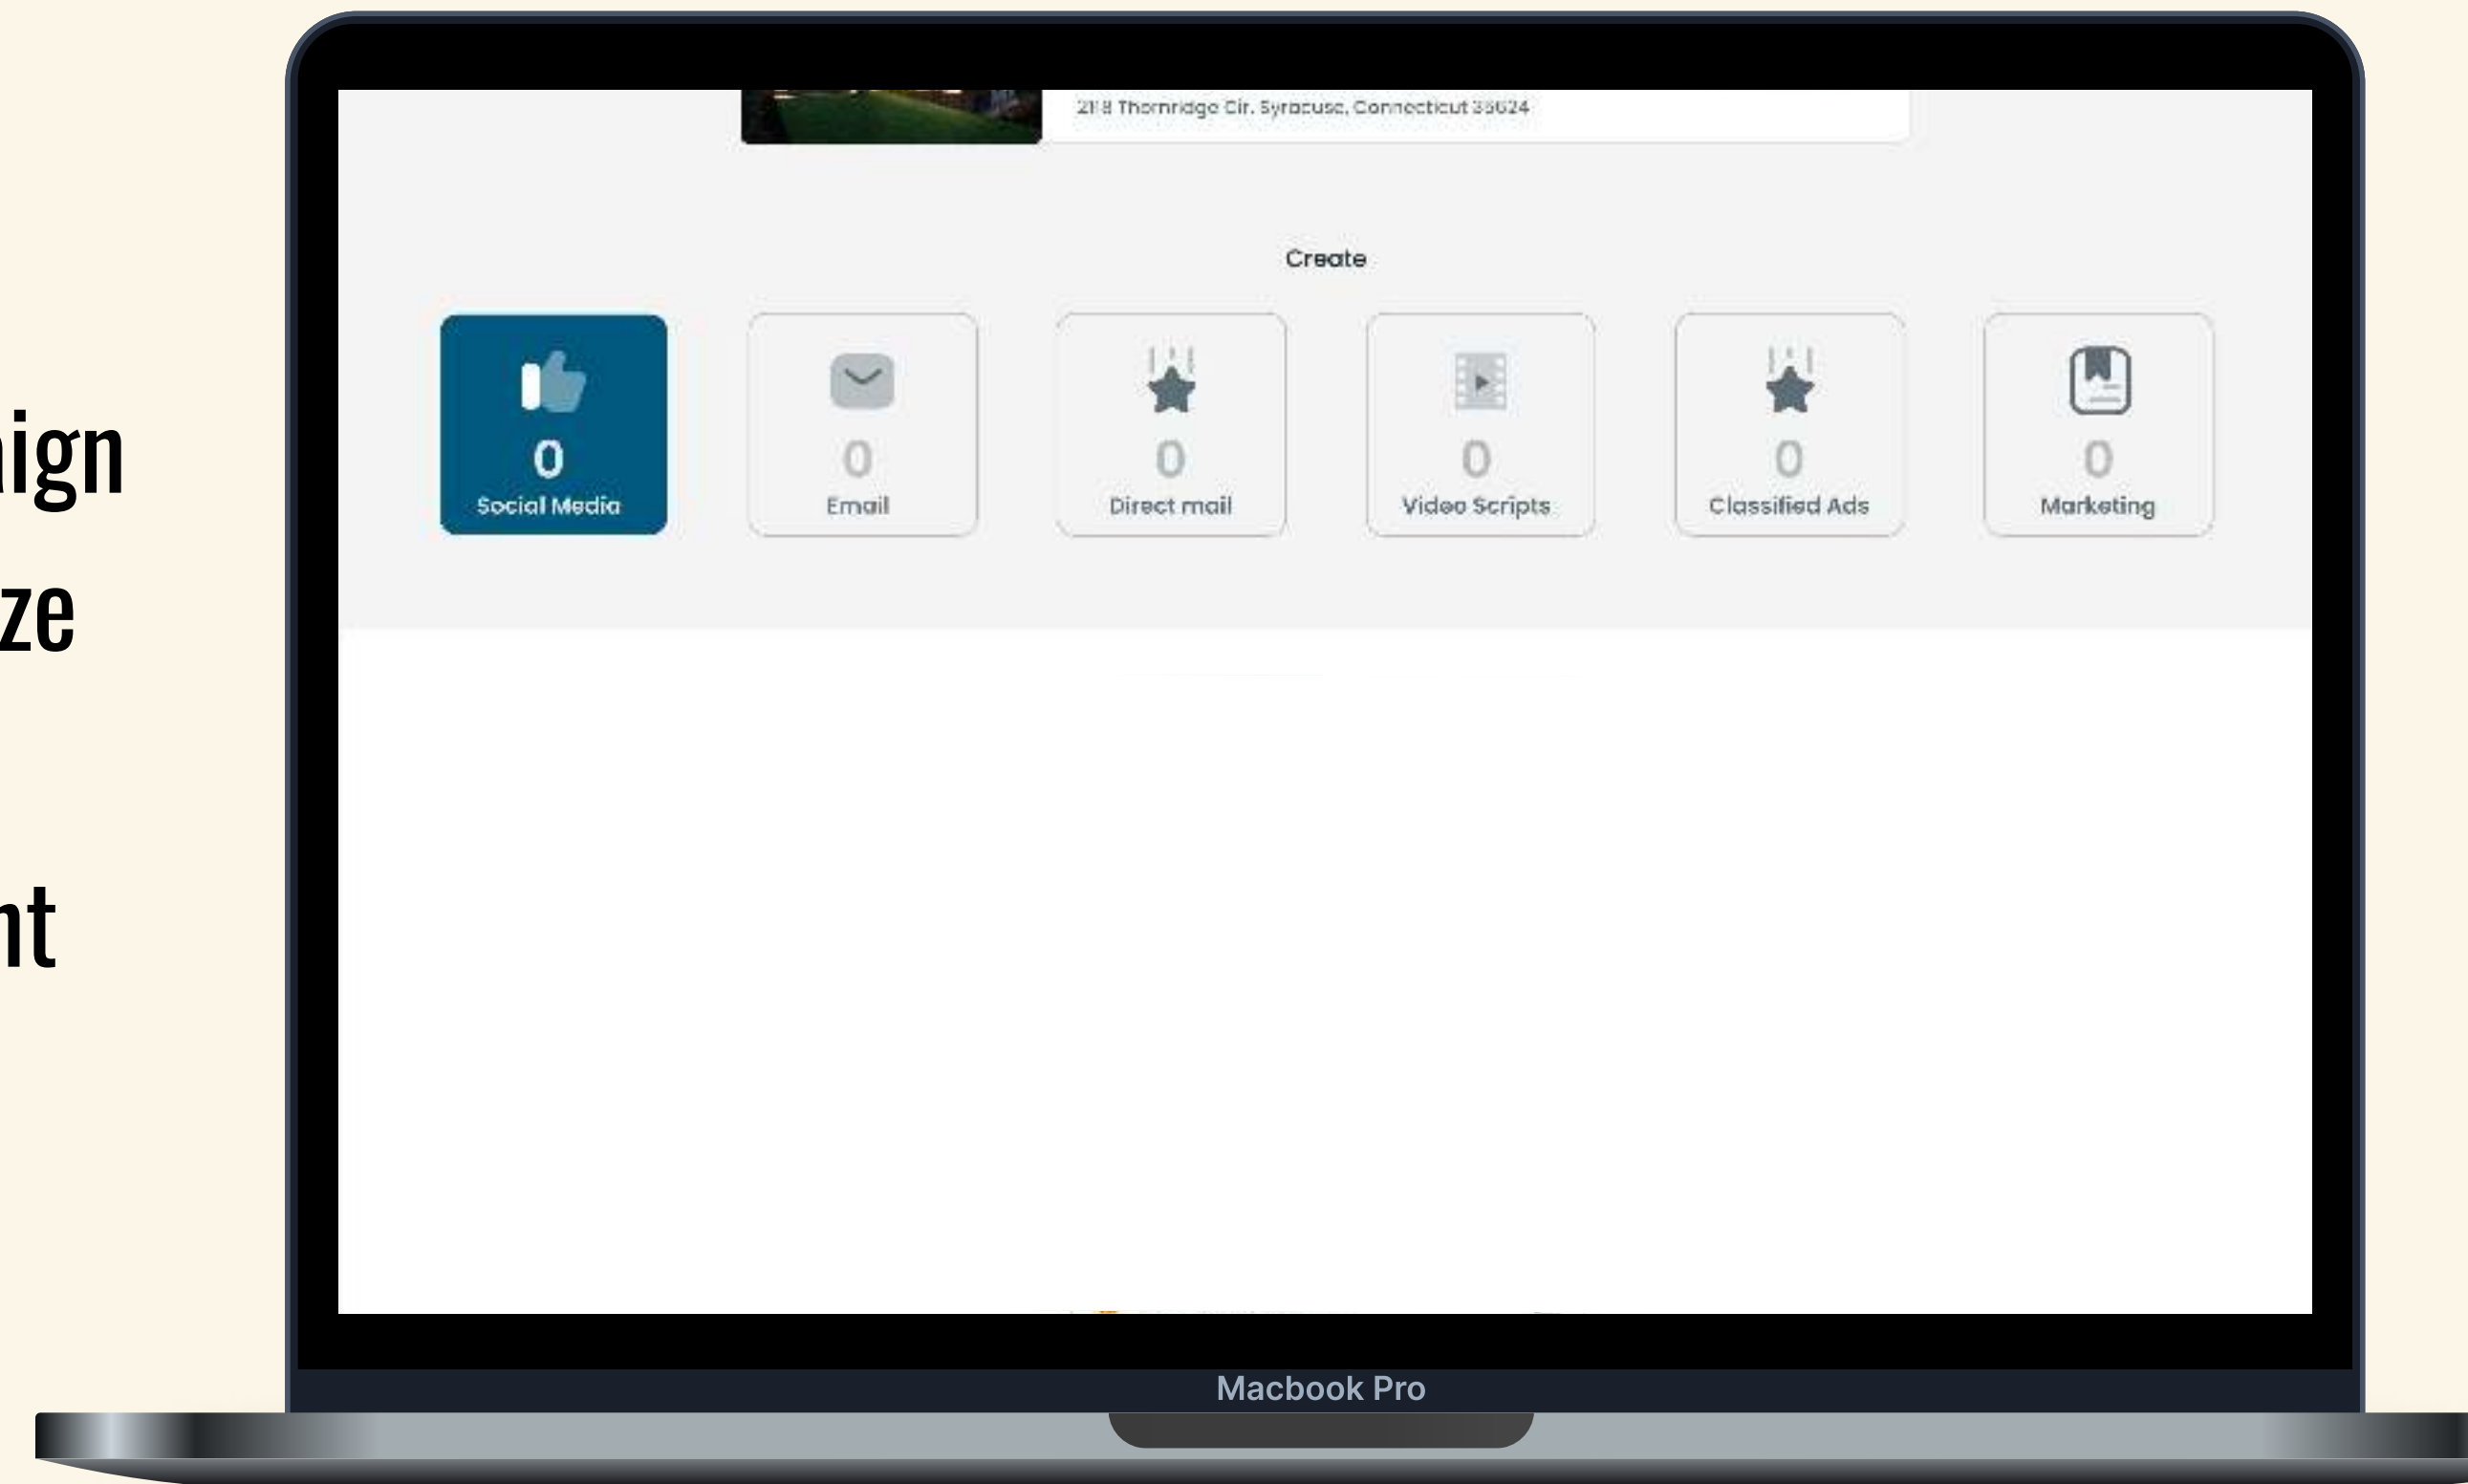

The Project

1. **1. Real-Time Campaign Adjustments:** Automate campaign optimization for social, search, and email to maximize ad performance.
2. **2. Customer Engagement:** Develop personalized content that increases customer retention and loyalty.